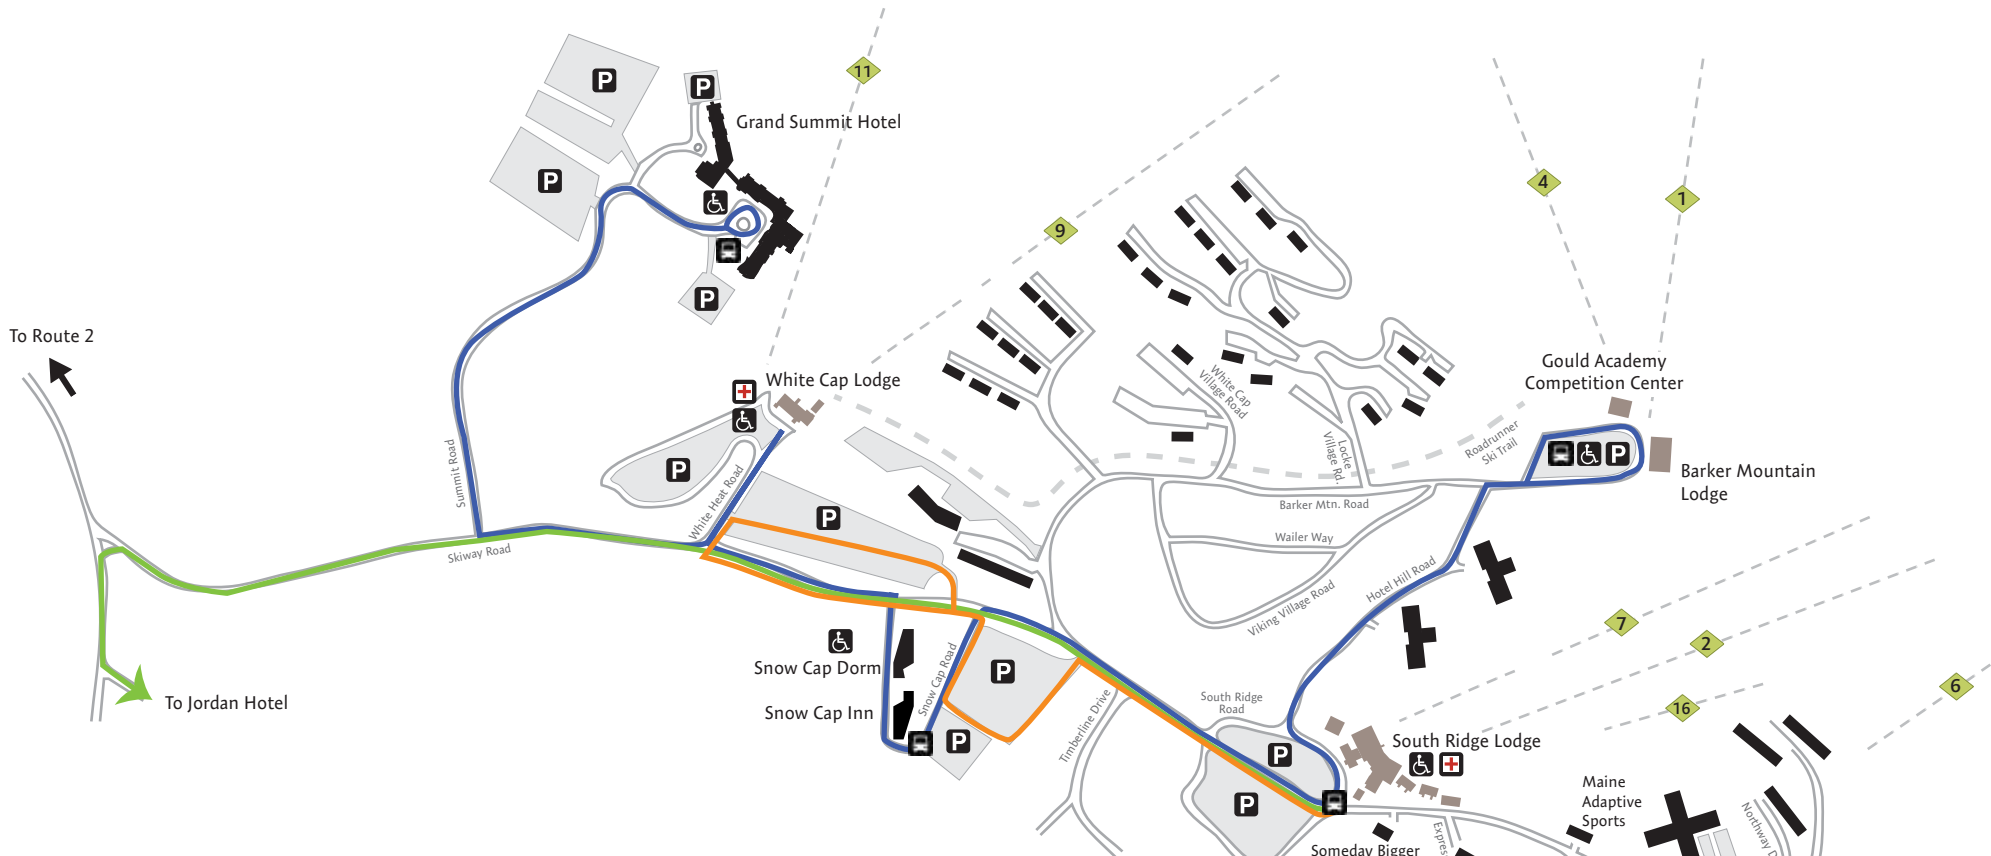

RESORT SHUTTLE MAP

To Route 2
To Jordan Hotel

Shuttle Loops

- Grand Summit Hotel & Base Lodges
- Parking Lots
- Jordan Hotel

Map Key

- Ski Patrol
- Shuttle Stop
- Handicap Accessible
- Parking Lot
- Ice Skating
- Base Lodges
- All Lodging
- Lifts