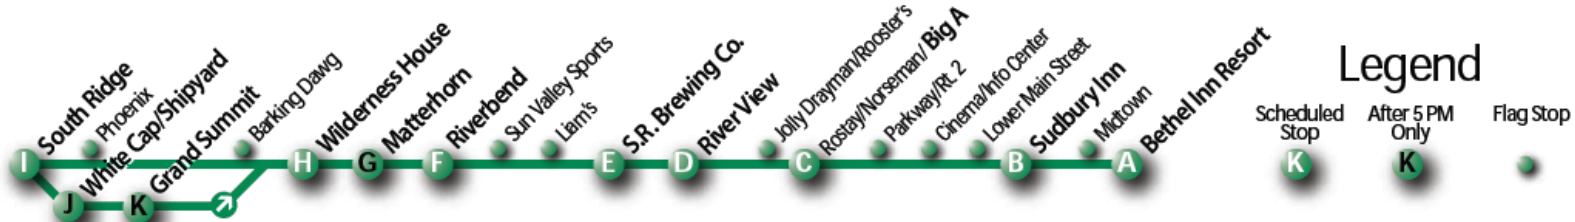

**Legend**

- K** Scheduled Stop
- K** After 5 PM Only
- Flag Stop

### Bethel-Newry-Sunday River

**SERVICE NOTES**

Buses to Sunday River operate weekends only between Thanksgiving and December 19, then daily until April 11. Shaded times on Sunday River route operate Fridays, Saturdays, and vacation weeks only. **D** Indicates stops to drop off passengers. Buses will stop at Big Adventure when it is open. Call Big Adventure at (207) 824-0929. Transferring from one shuttle system to the other can be done at the Info Center/Cinema stop.